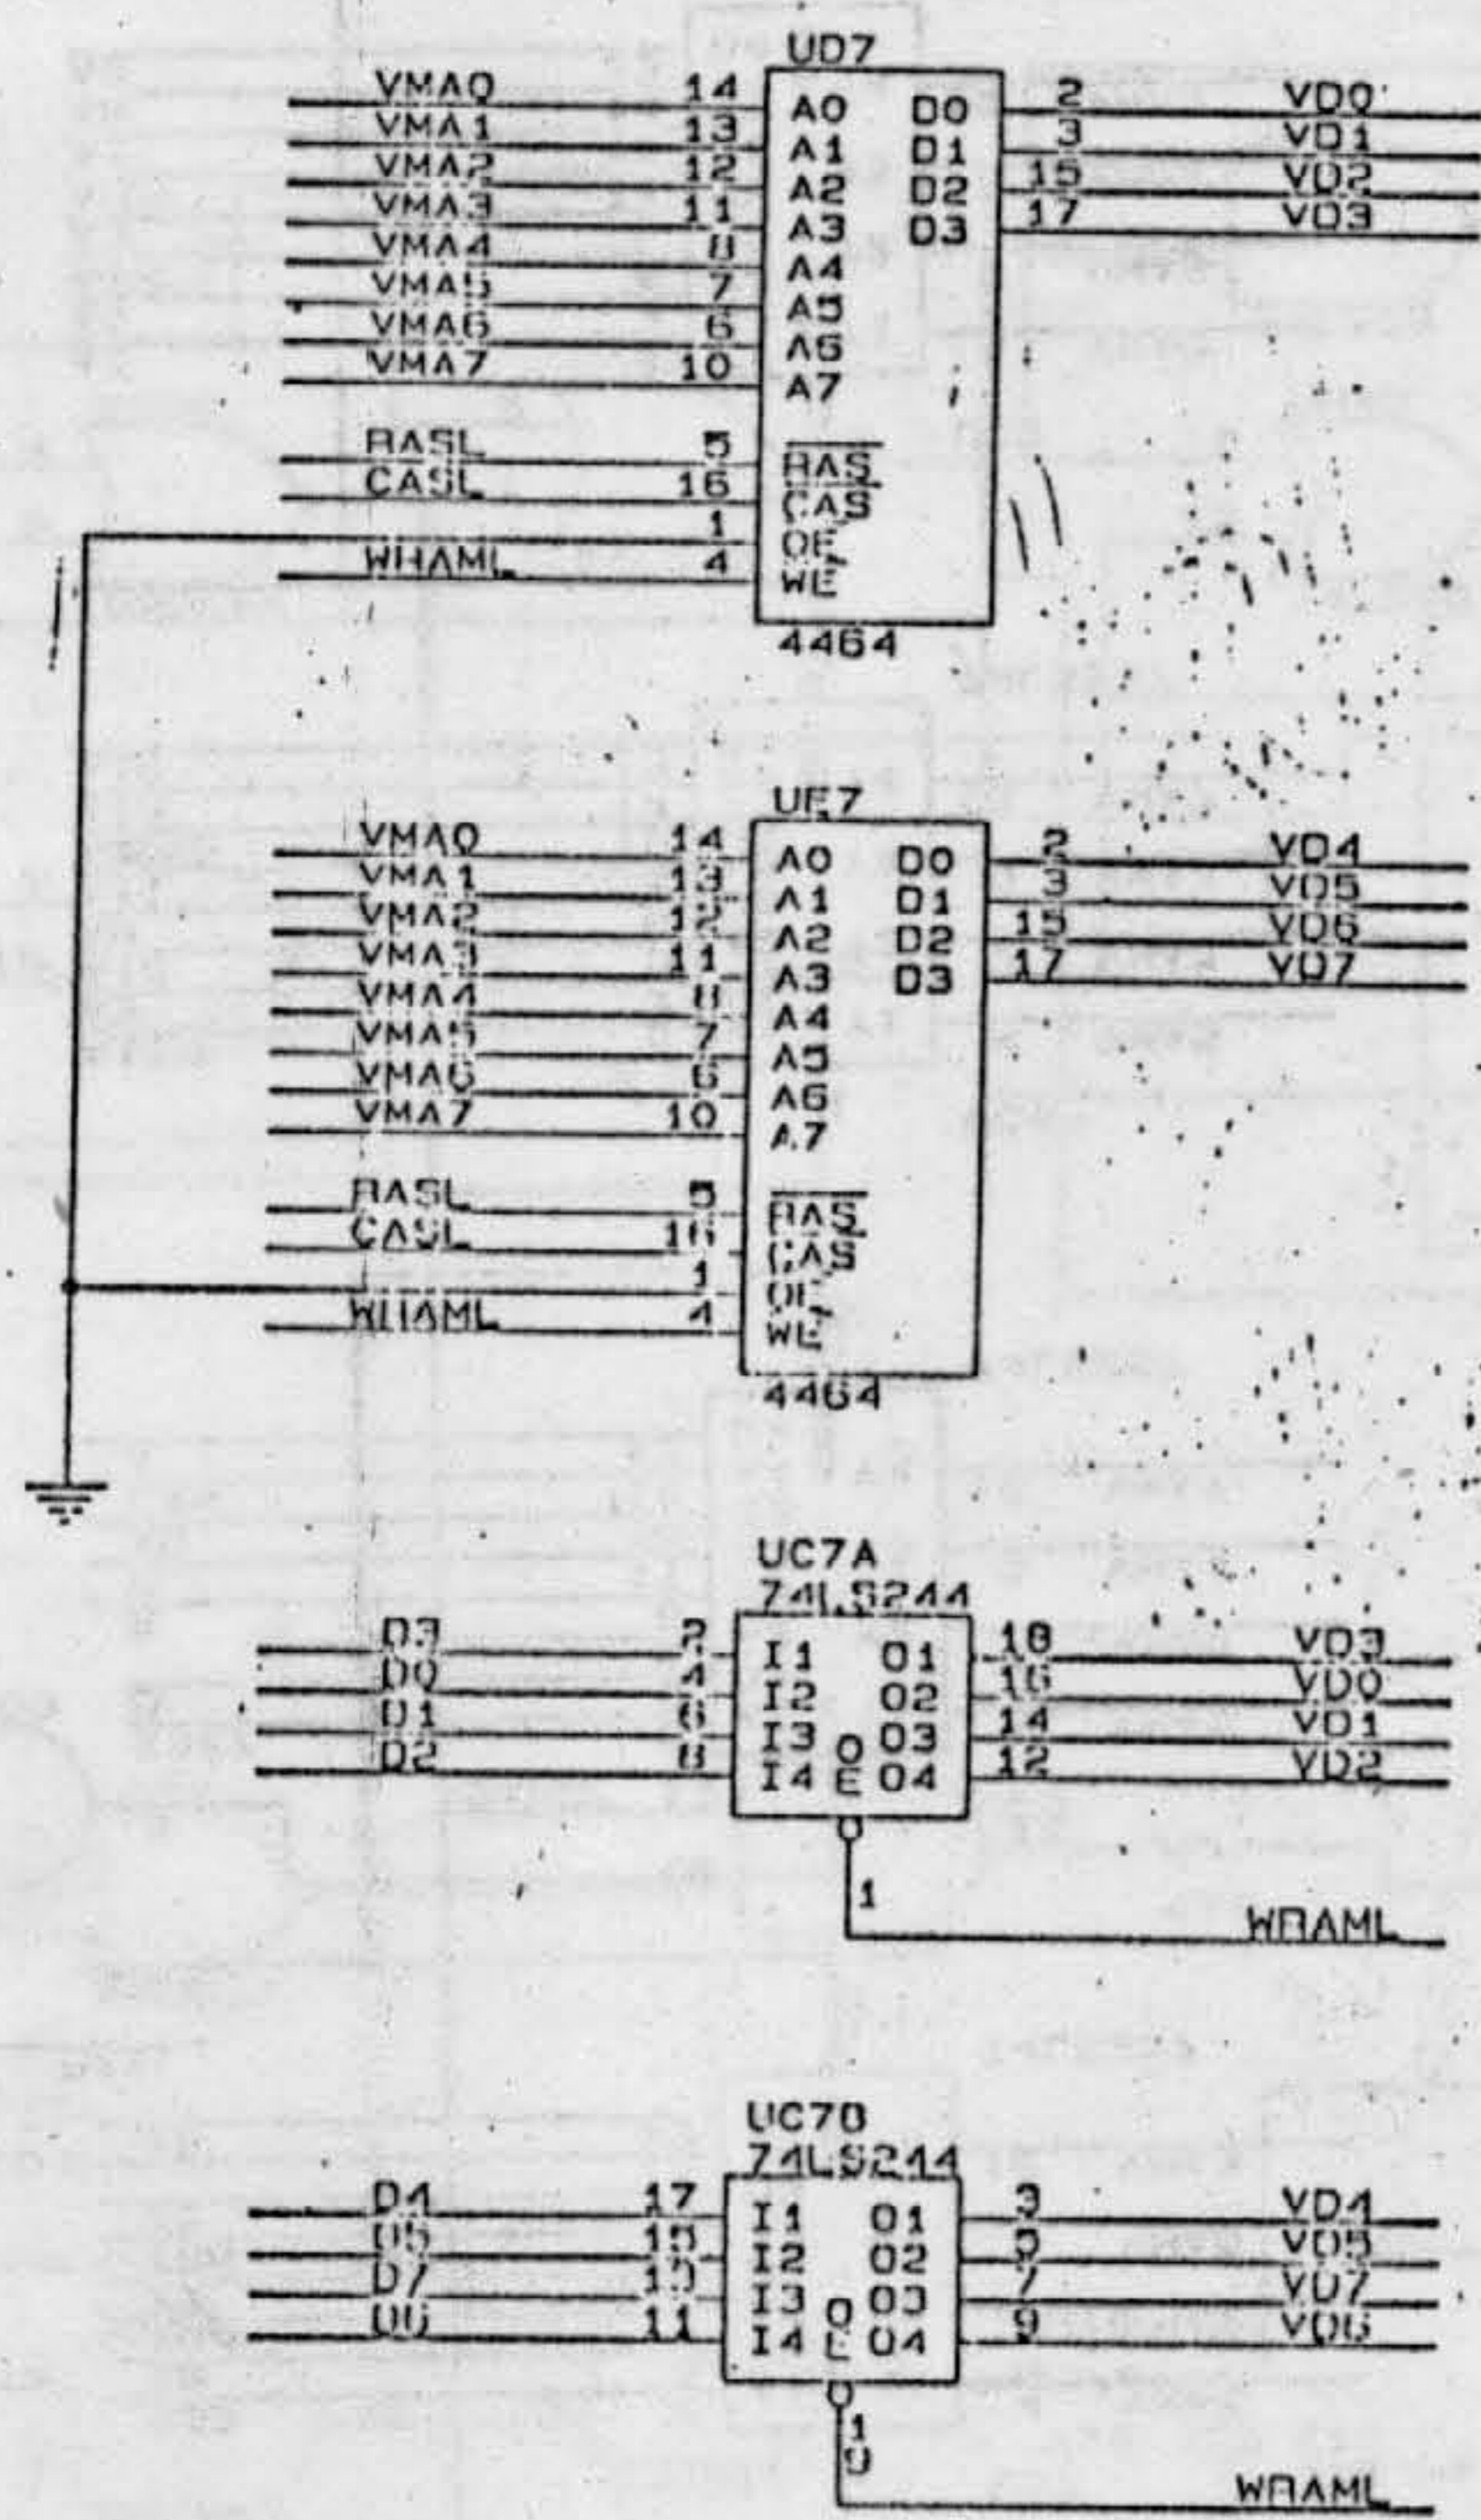

FELIX COMPUTER S.A.		
A.P.M.E.		
Title		
HC2000-SIN		
Size	Document Number	REV
A4	C	1
Date:	JUN 9, 1973	Sheet 3 of 14

FELIX COMPUTER S.A.		
A.P.M.E.		
Title		
HC2000-MUX		
Size	Document Number	REV
A4	D	1
Date:	JUN 9, 1973	Sheet 4 of 14