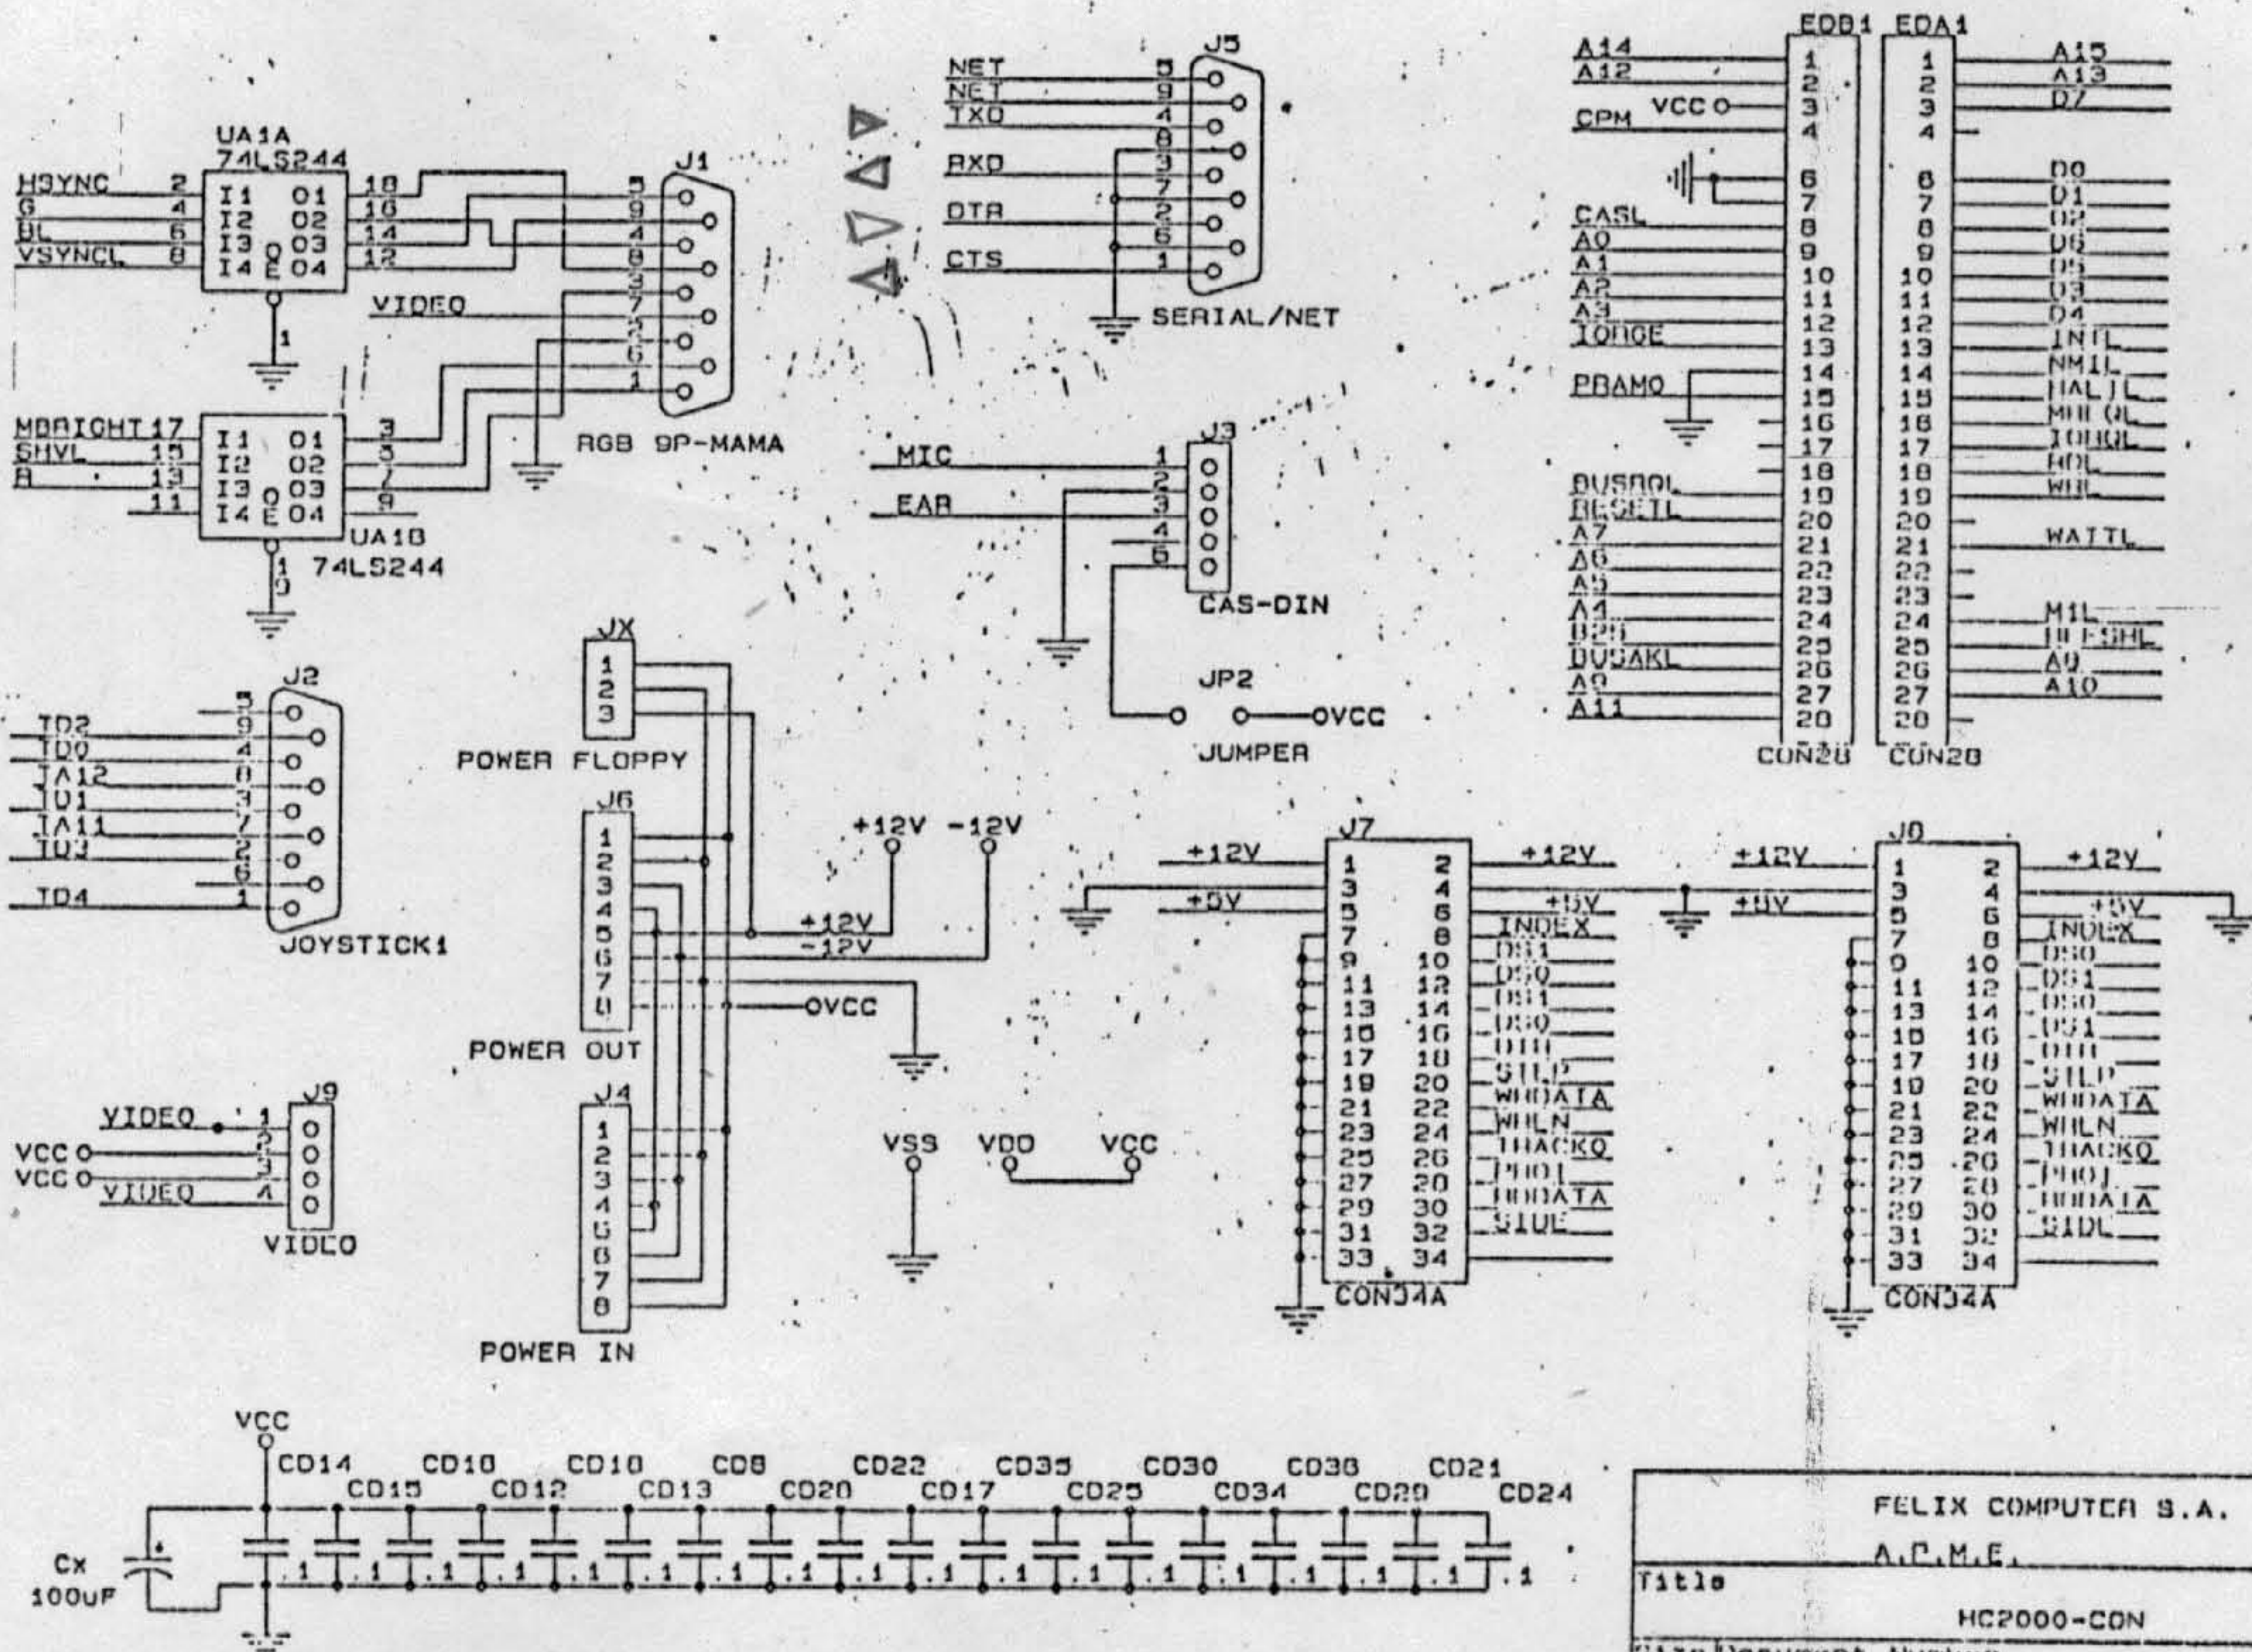

FELIX COMPUTER S.A.
A.P.M.E.

Title: HC2000-CON

Size Document Number: E

Date: June 3, 1993 Printed: 14 of 14