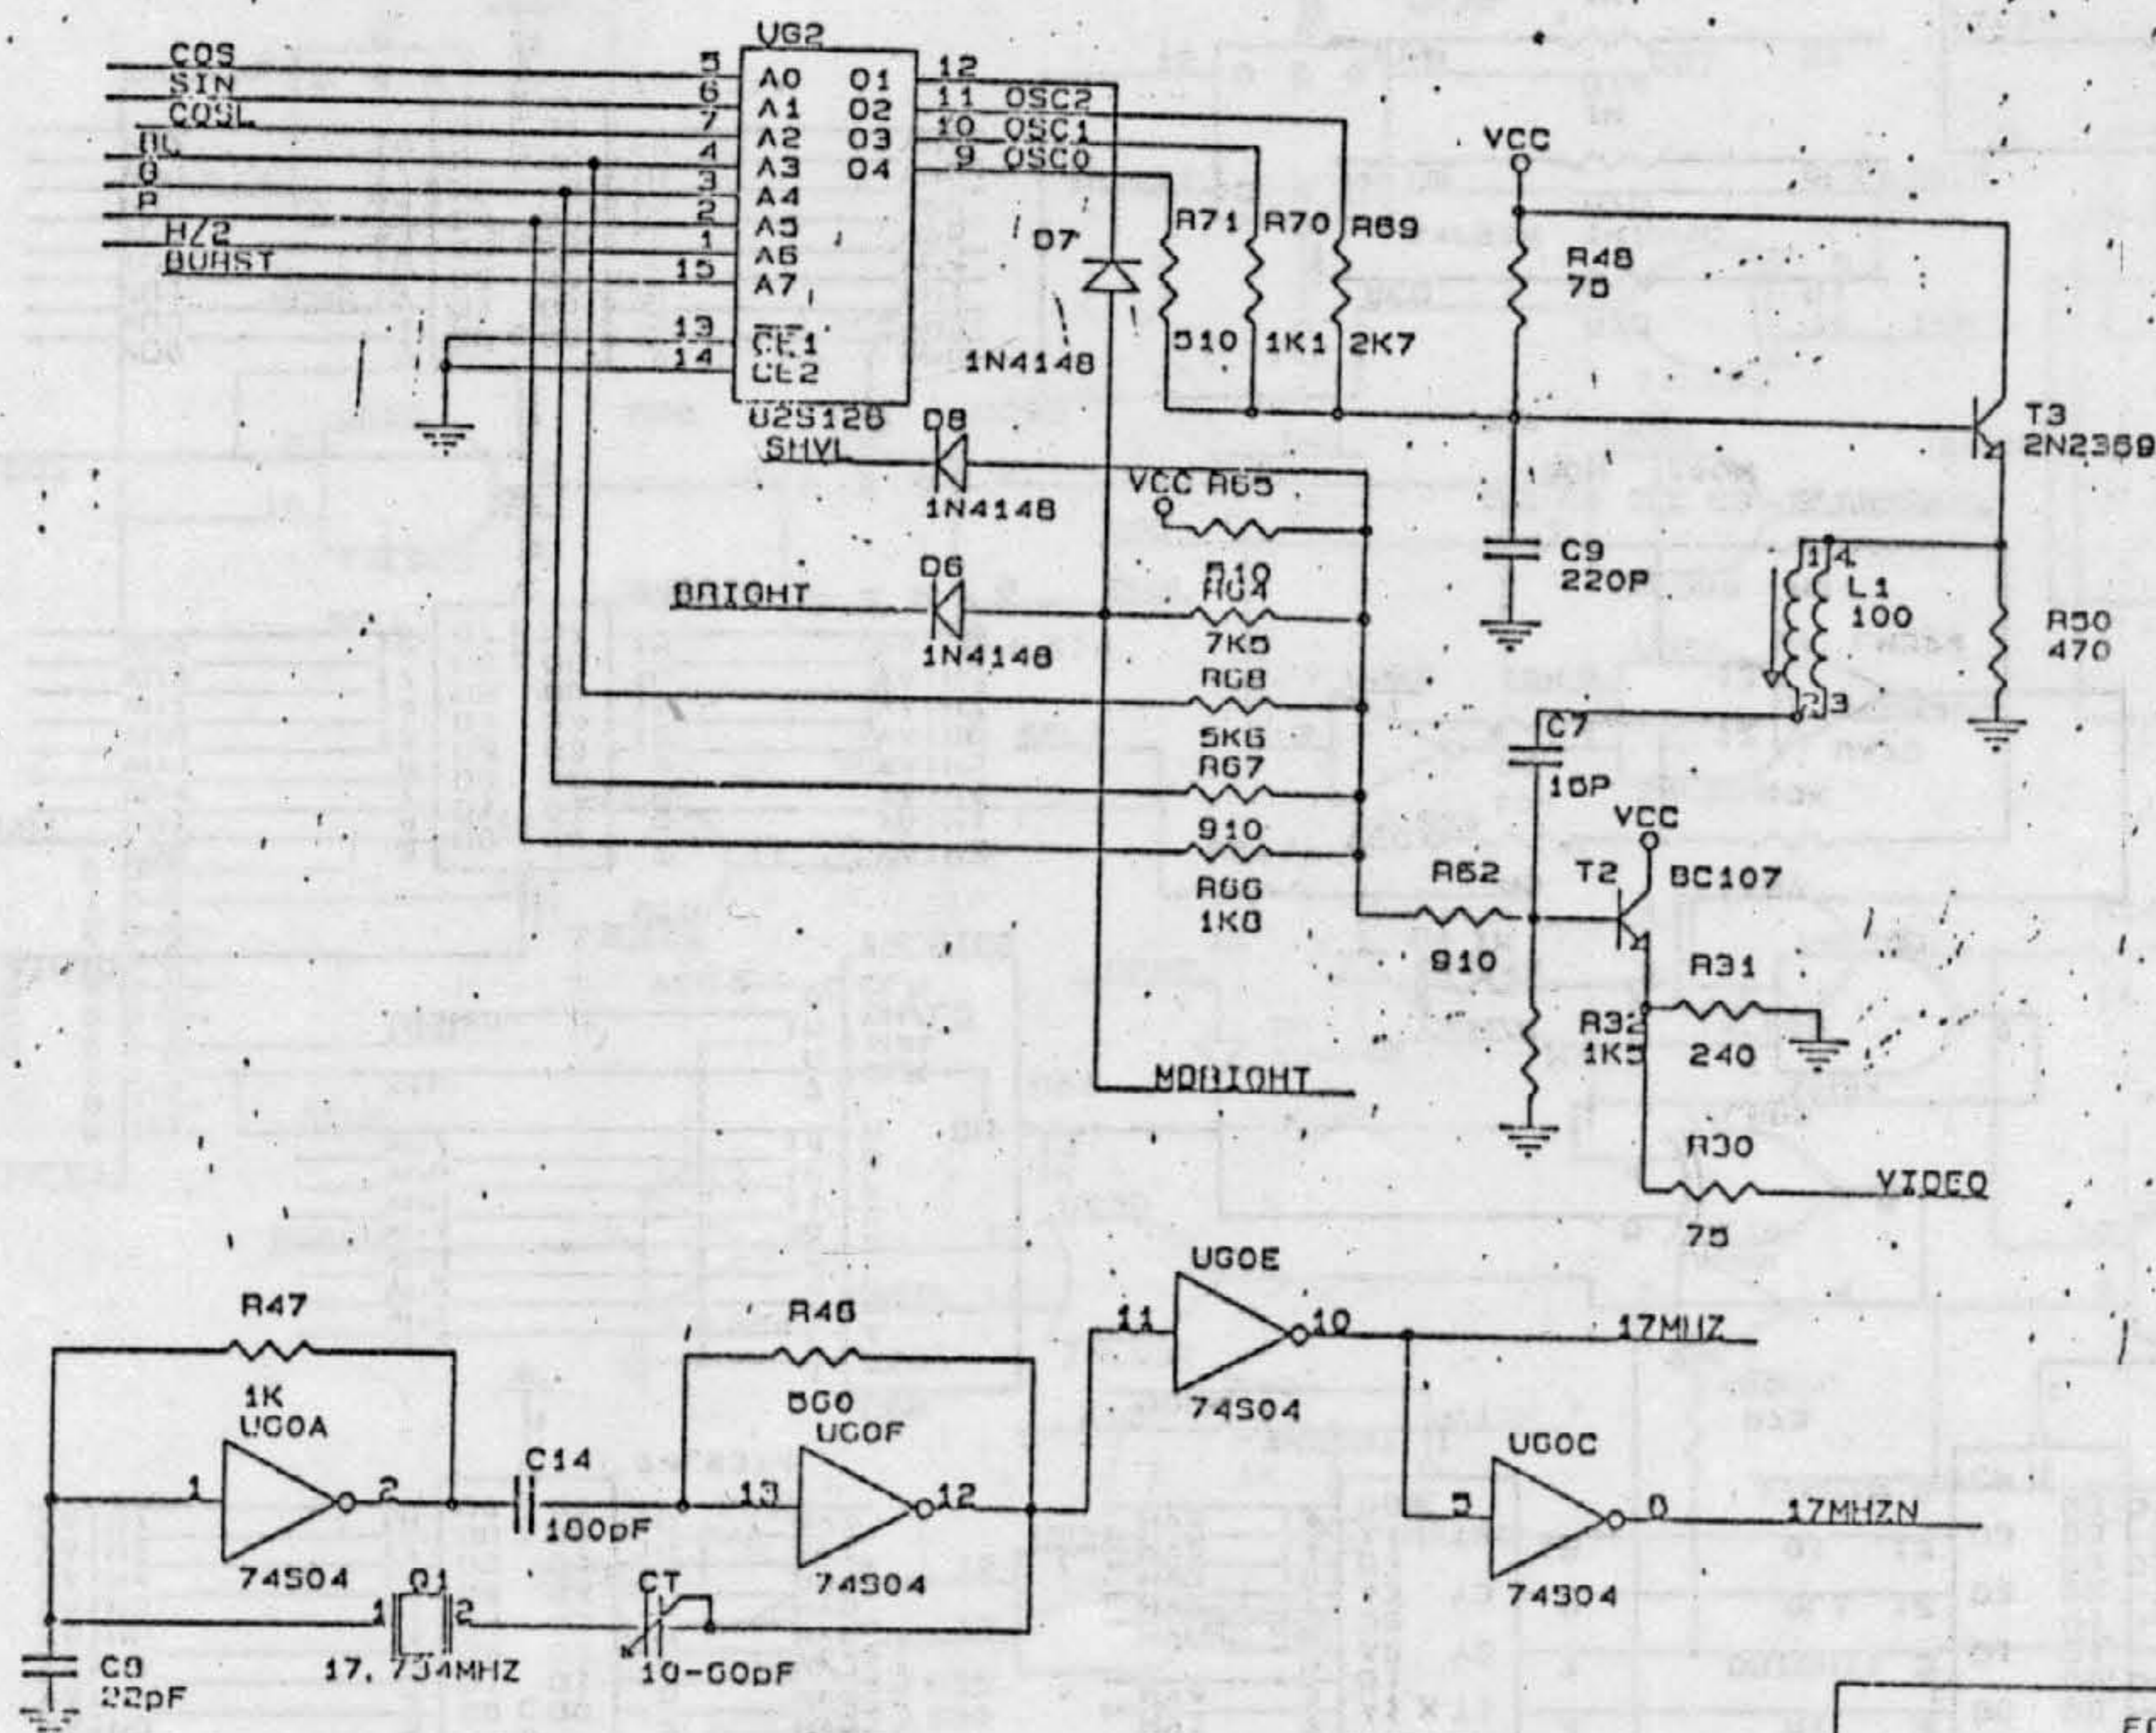

FELIX COMPUTER S.A.		
A.P.M.E.		
Title HC2000-PAL		
Size	Document Number	REV
A4	0	0
Date:	June 3, 1991	6 of 14