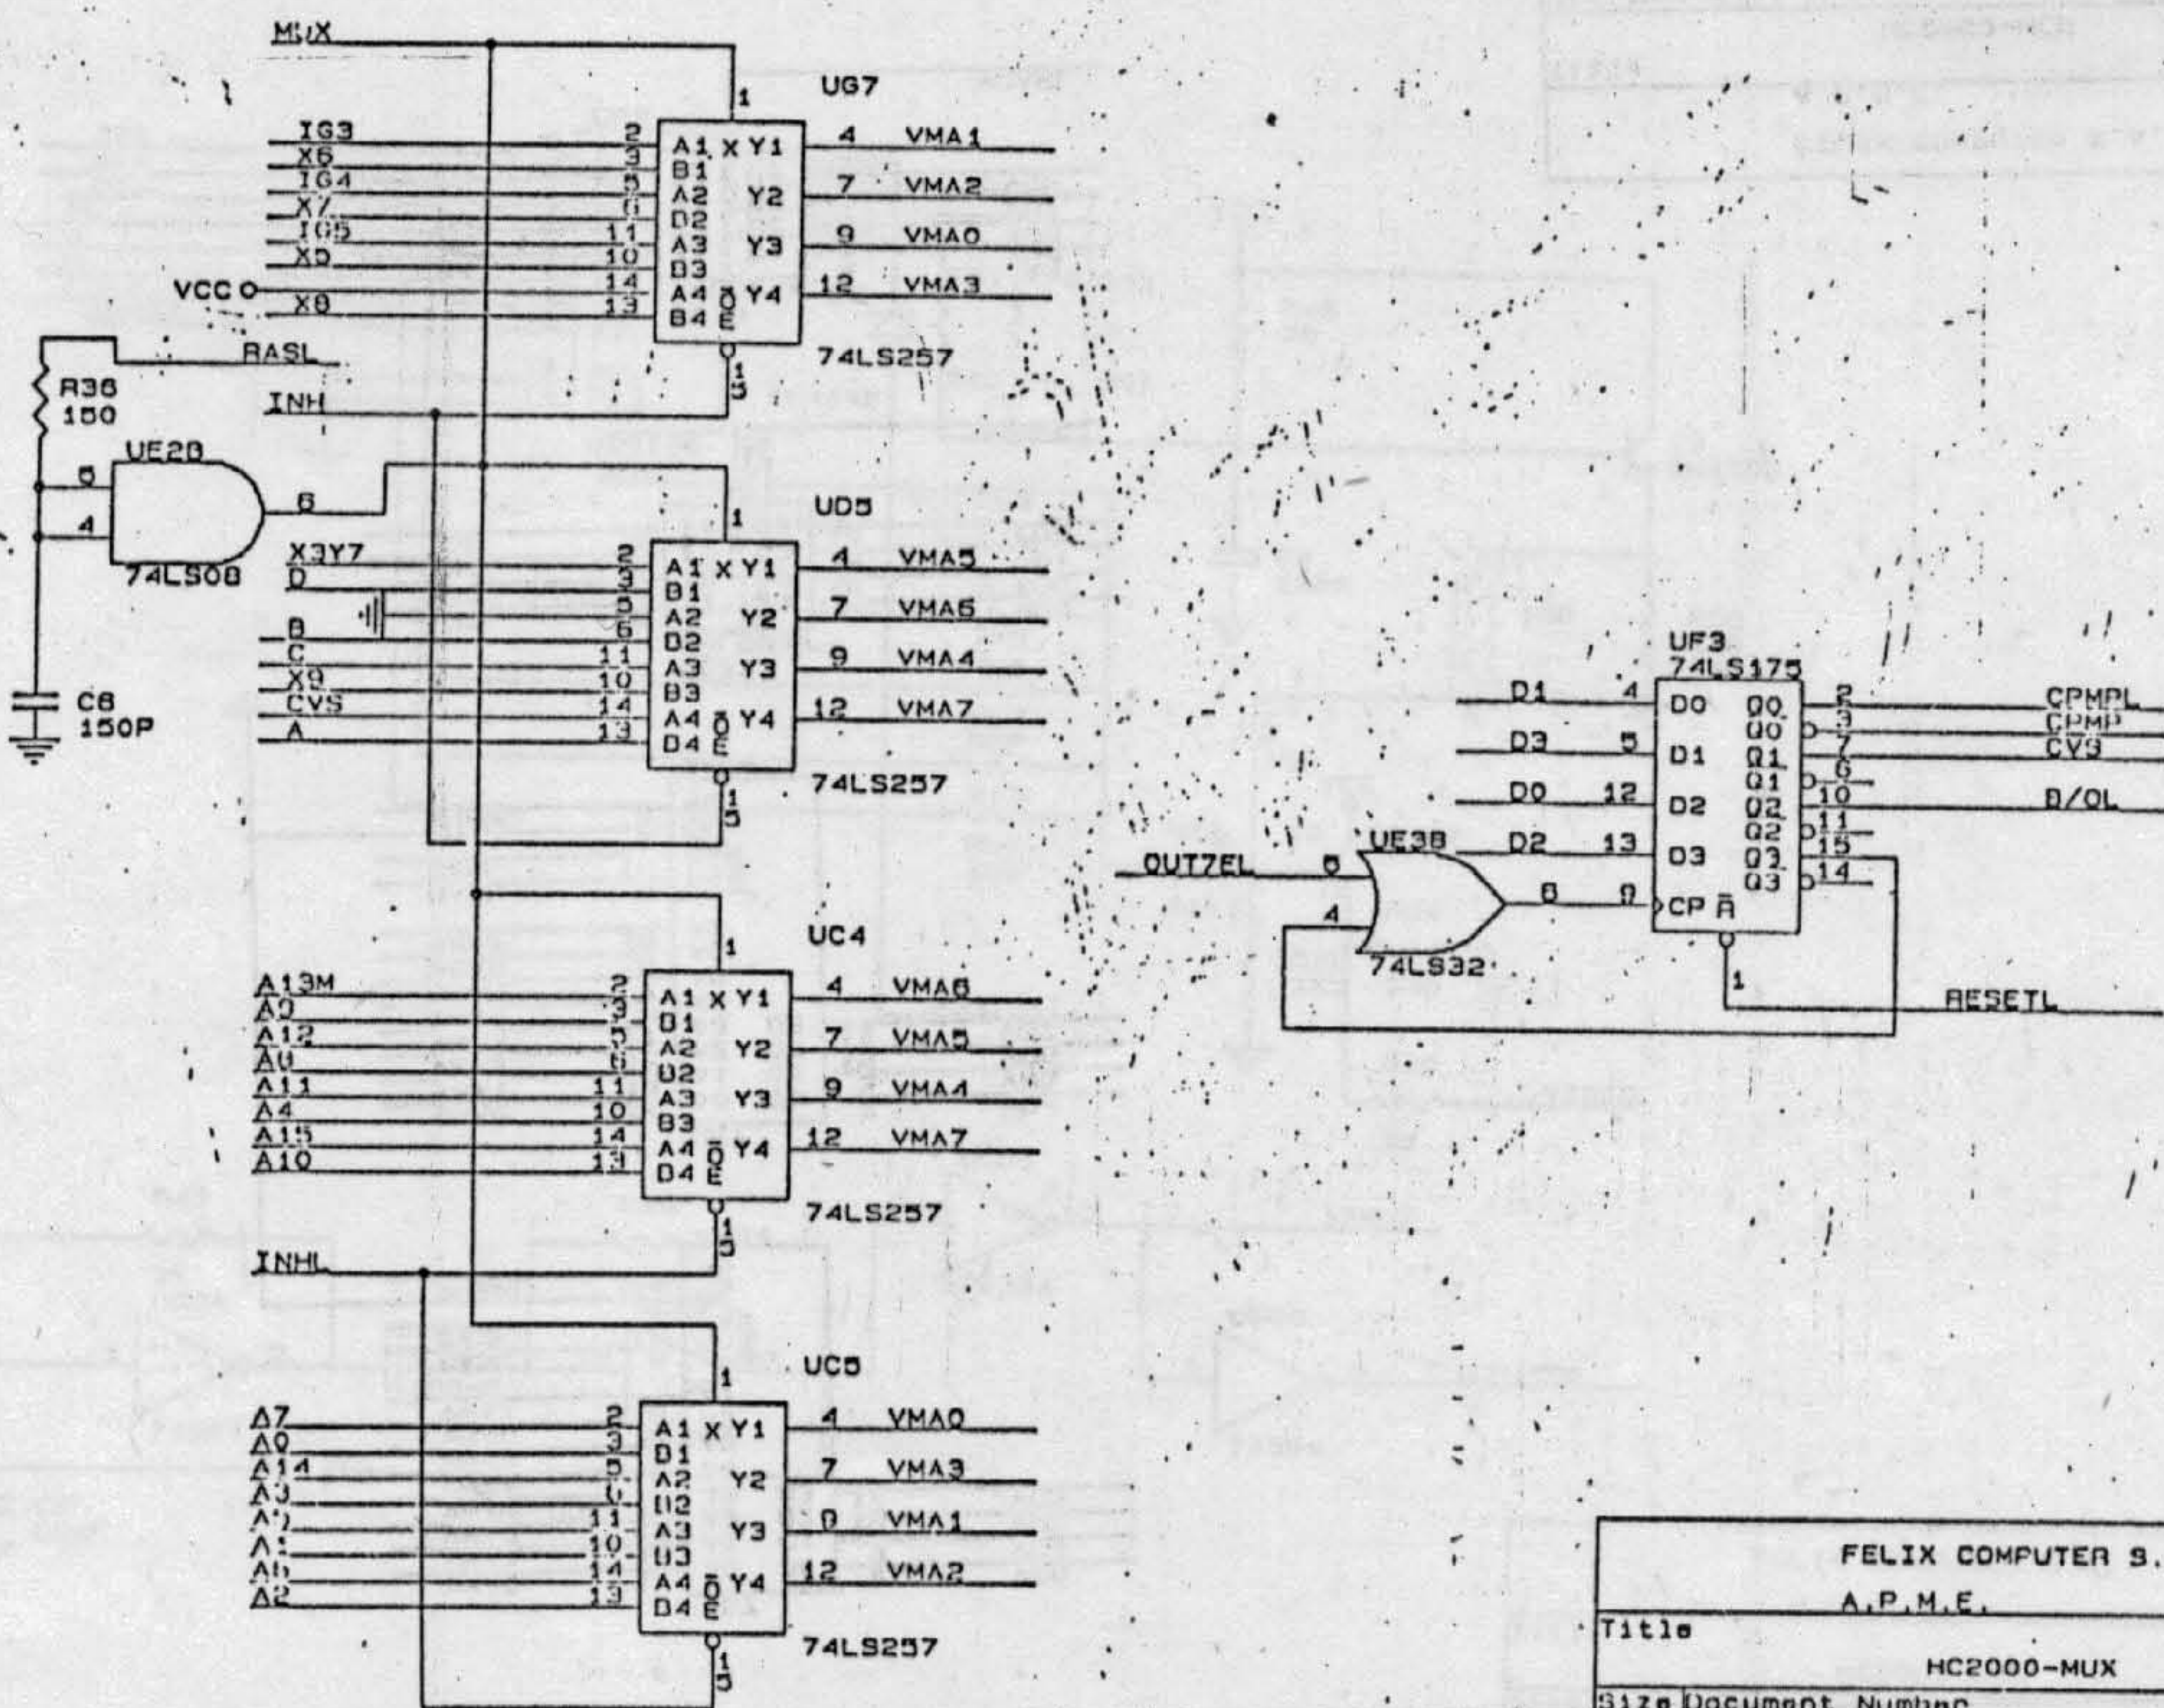

FELIX COMPUTER S.A.		
A.P.M.E.		
Title		
HC2000-SIN		
Size	Document Number	REV
A4	C	1
Date:	JUN 9, 1973	Sheet 3 of 14

FELIX COMPUTER S.A.		
A.P.M.E.		
Title		
HC2000-MUX		
Size	Document Number	REV
A4	D	1
Date:	JUN 9, 1973	Sheet 4 of 14